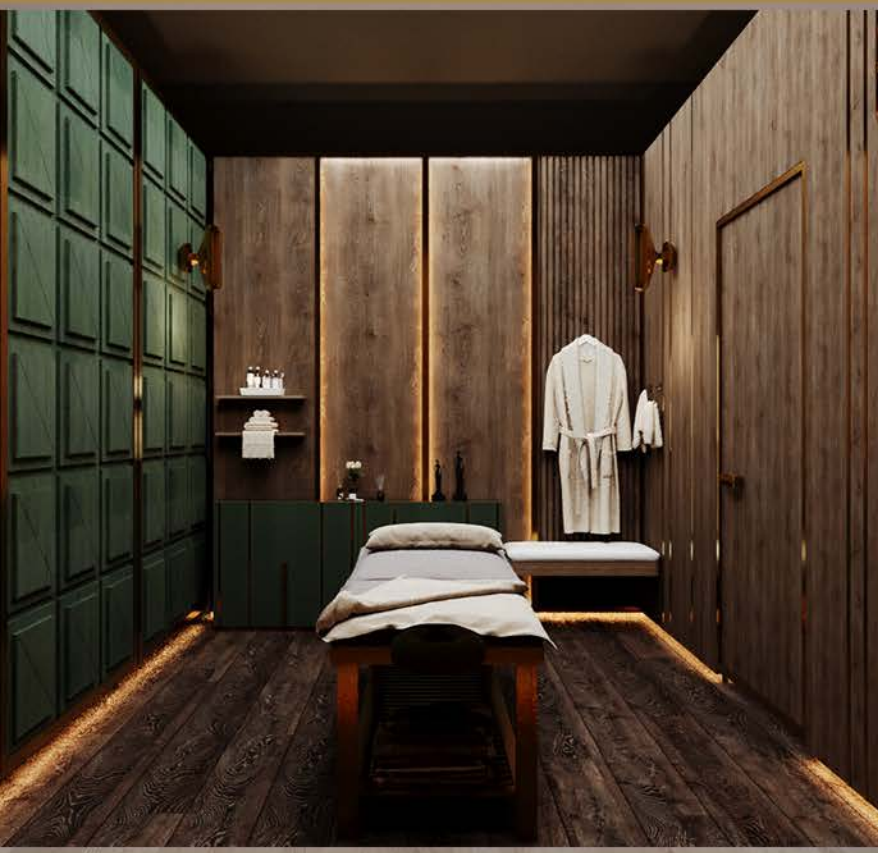

SPA - UMM SUQEIM

DESIGN AND FIT-OUT